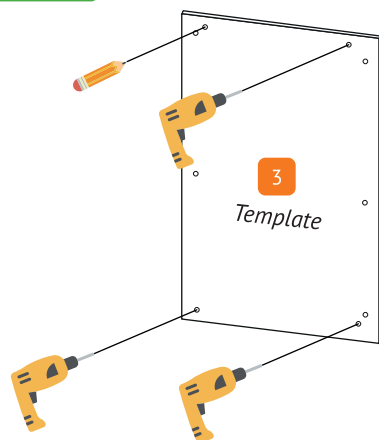

Frameless Whiteboard

Instruction leaflet

FWB3045	30 x 45 cm	FWB100100	100 x 100 cm
FWB4560	45 x 60 cm	FWB100150	100 x 150 cm
FWB6090	60 x 90 cm	FWB100200	100 x 200 cm
FWB80110	80 x 110 cm	FWB120180	120 x 180 cm
FWB90120	90 x 120 cm		

±10 min

x 1

Vertical

Horizontal

Parts and tools

STEP 1

STEP 2

STEP 3