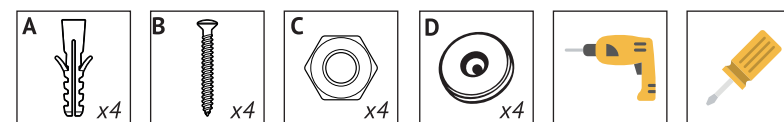

Frameless Whiteboard

Instruction leaflet

FWB3045	30 x 45 cm	FWB100100	100 x 100 cm
FWB4560	45 x 60 cm	FWB100150	100 x 150 cm
FWB6090	60 x 90 cm	FWB100200	100 x 200 cm
FWB80110	80 x 110 cm	FWB120180	120 x 180 cm
FWB90120	90 x 120 cm		

±10 min

x 1

Vertical

Horizontal

Parts and tools

STEP 1

STEP 2

STEP 3